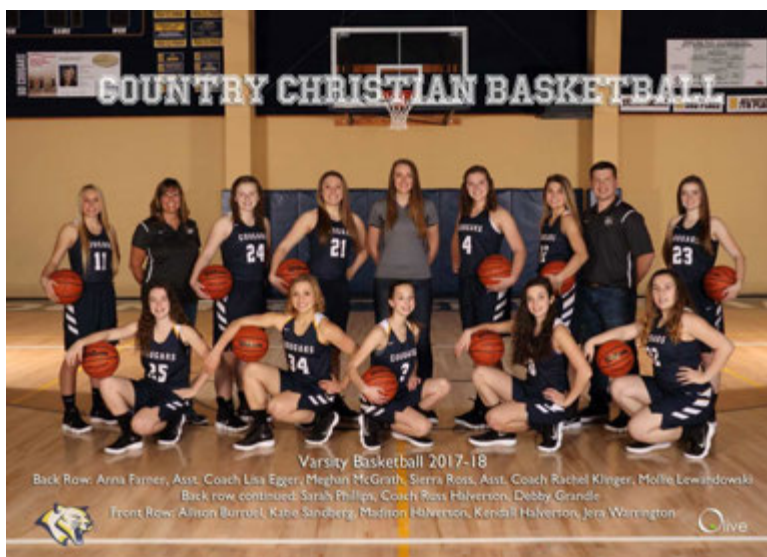

Country Christian Cougars

VARSITY ROSTER

No.	Name	Pos.	Yr.	Ht.
2	Lizzy Shelton	F	9	
3	Madison Halverson	G	9	
4	Mollie Lewandowski	C	12	
5	Bella Huffstetler	F	9	
11	Anna Farner	G	12	
12	Sarah Phillips	F	11	
20	Kendall Halverson	F	11	
21	Sierra Ross	C	12	
22	Jera Warrington	F	10	
23	Debby Grandle	G	12	
24	Meghan McGrath	F	12	
25	Allison Burruel	G	9	
34	Katie Sandberg	G	11	

SCHEDULE (23-4)

Date	Opponent	Result
11/30	@ Powder Valley	L 43-64
12/2	@ Jordan Valley	W 50-36
12/5	vs. Valley Catholic	L 53-58
12/8	vs. Hosanna Christian	W 43-38
12/9	vs. Days Creek	W 53-33
12/12	@ Faith Bible	W 39-31
12/14	@ Damascus Christian	W 46-25
12/19	@ Perrydale	W 44-22
12/21	@ South Wasco County	W 55-35
12/29	vs. Joseph	W 45-35
12/30	vs. Creswell	W 45-35
1/4	vs. Grand View Christian Acad.	W 44-13
1/5	@ Southwest Christian	W 62-36
1/8	vs. St. Paul	L 28-41
1/9	@ St. Stephens Acad.	W 54-29
1/12	@ North Clackamas Christian	W 52-26
1/16	@ Portland Waldorf	W 73-26
1/19	vs. Damascus Christian	W 42-32
1/24	@ Kennedy	L 40-52
1/27	vs. McKenzie	W 51-32
1/30	vs. Southwest Christian	W 58-27
2/2	vs. St. Stephens Acad.	W 54-14
2/5	@ Grand View Christian Acad.	W 72-20
2/6	vs. North Clackamas Christian	W 65-23
2/9	vs. Portland Waldorf	W 69-19
2/17	vs. Damascus Christian	W 32-18
2/23	vs. Lowell	W 70-41
2/28	vs. Joseph	

League 1A-1 (2014-2017) The Valley 10 League
Location Molalla
Mascot Cougars
Colors Navy, Gold

Head Coach Russell Halverson
Assistant Coaches Lisa Egger, Rachel Klinger

Principal Tom Axmaker
Athletic Director Janin McGrath