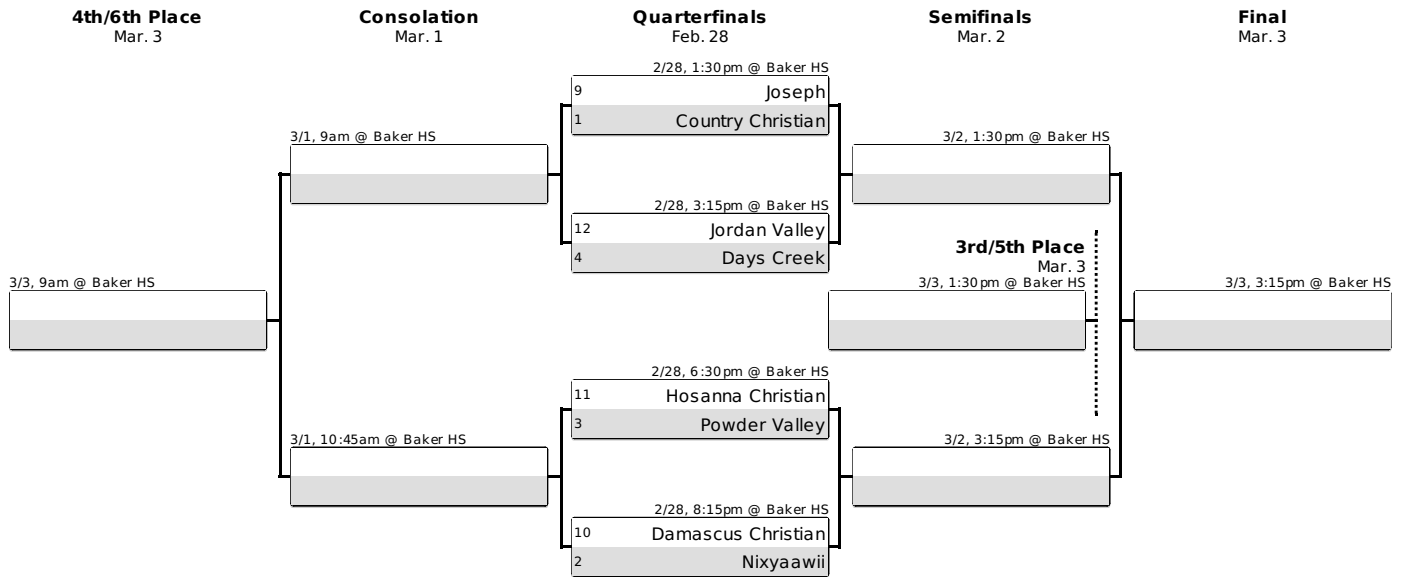

2018 OSAA / U.S. Bank / Les Schwab Tires 1A Girls Basketball State Championship

February 28 - March 3, Baker HS

The better ranked team shall be the designated home team (bottom team in the matchup).