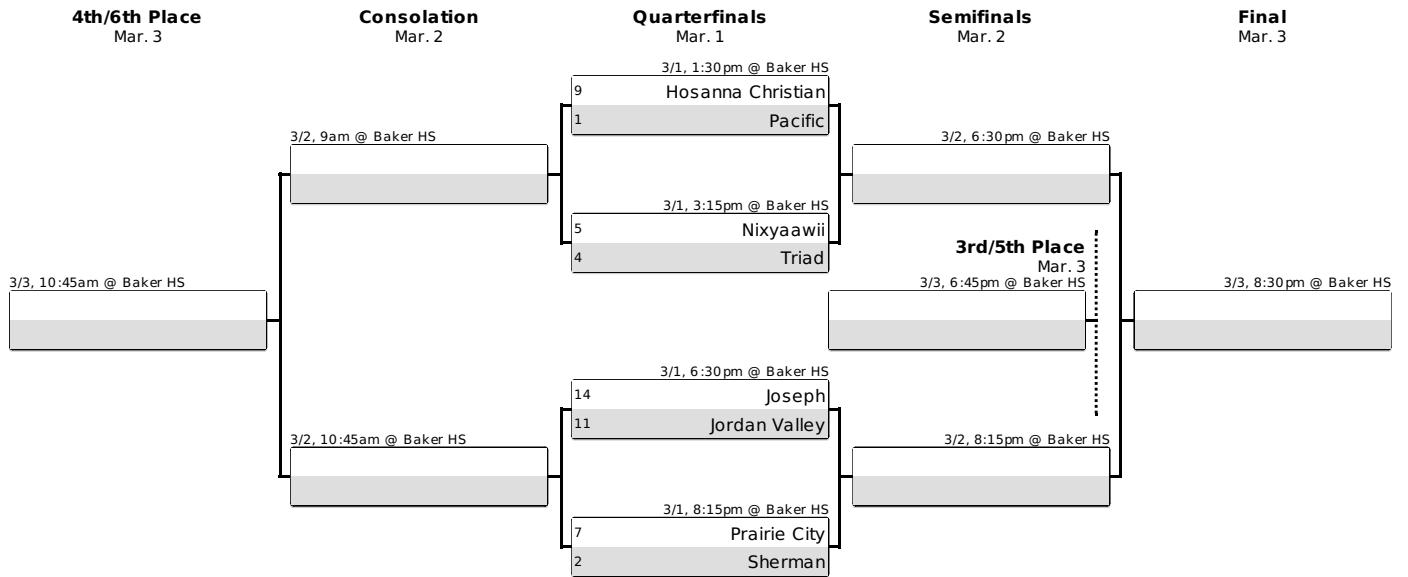

2018 OSAA / U.S. Bank / Les Schwab Tires 1A Boys Basketball State Championship

March 1-3, Baker HS

The better ranked team shall be the designated home team (bottom team in the matchup).