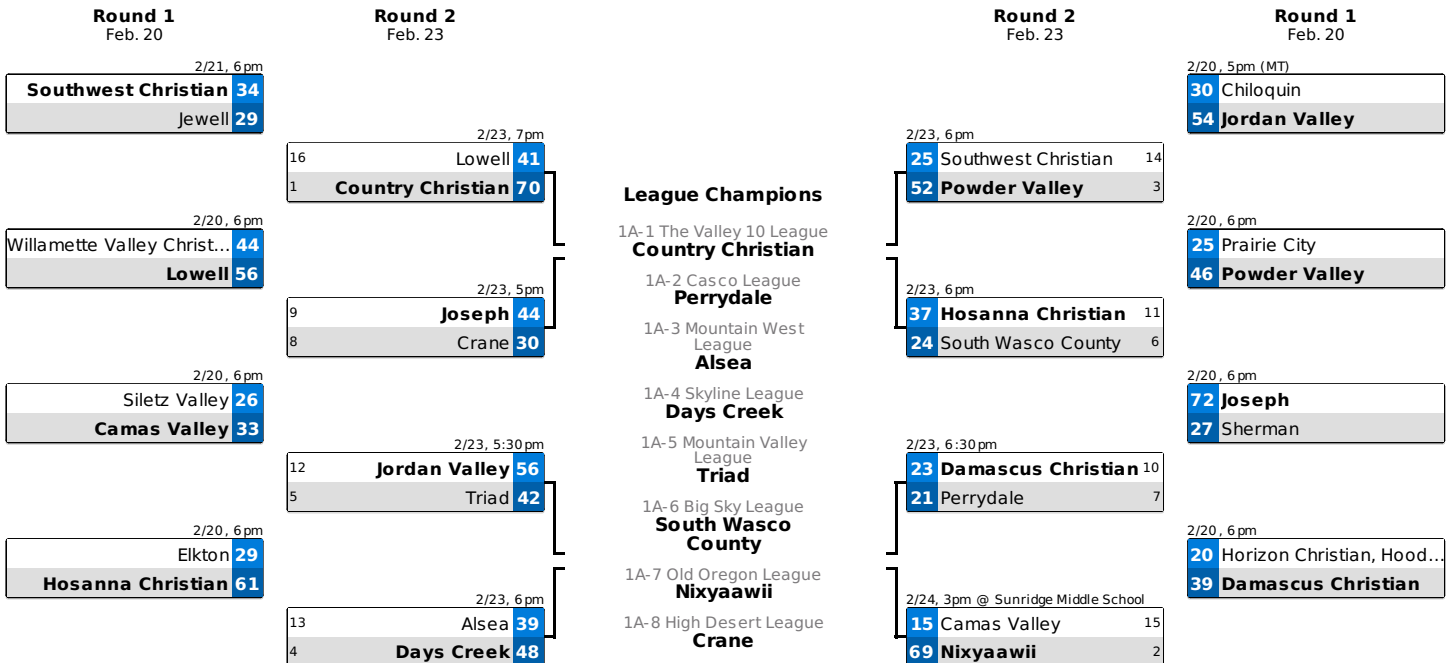

2018 OSAA / U.S. Bank / Les Schwab Tires 1A Girls Basketball State Championship

February 28 - March 3, Baker HS

The better ranked team shall be the designated home team (bottom team in the matchup).