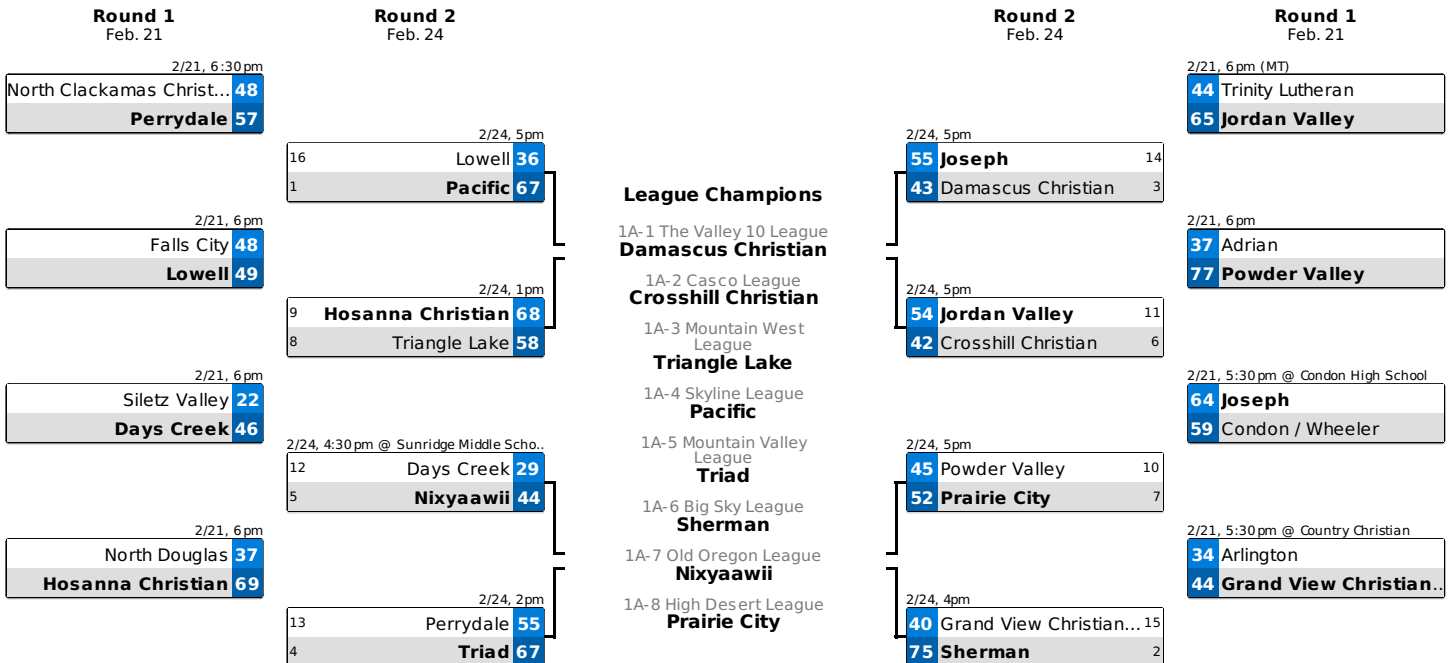

2018 OSAA / U.S. Bank / Les Schwab Tires 1A Boys Basketball State Championship

March 1-3, Baker HS

The better ranked team shall be the designated home team (bottom team in the matchup).