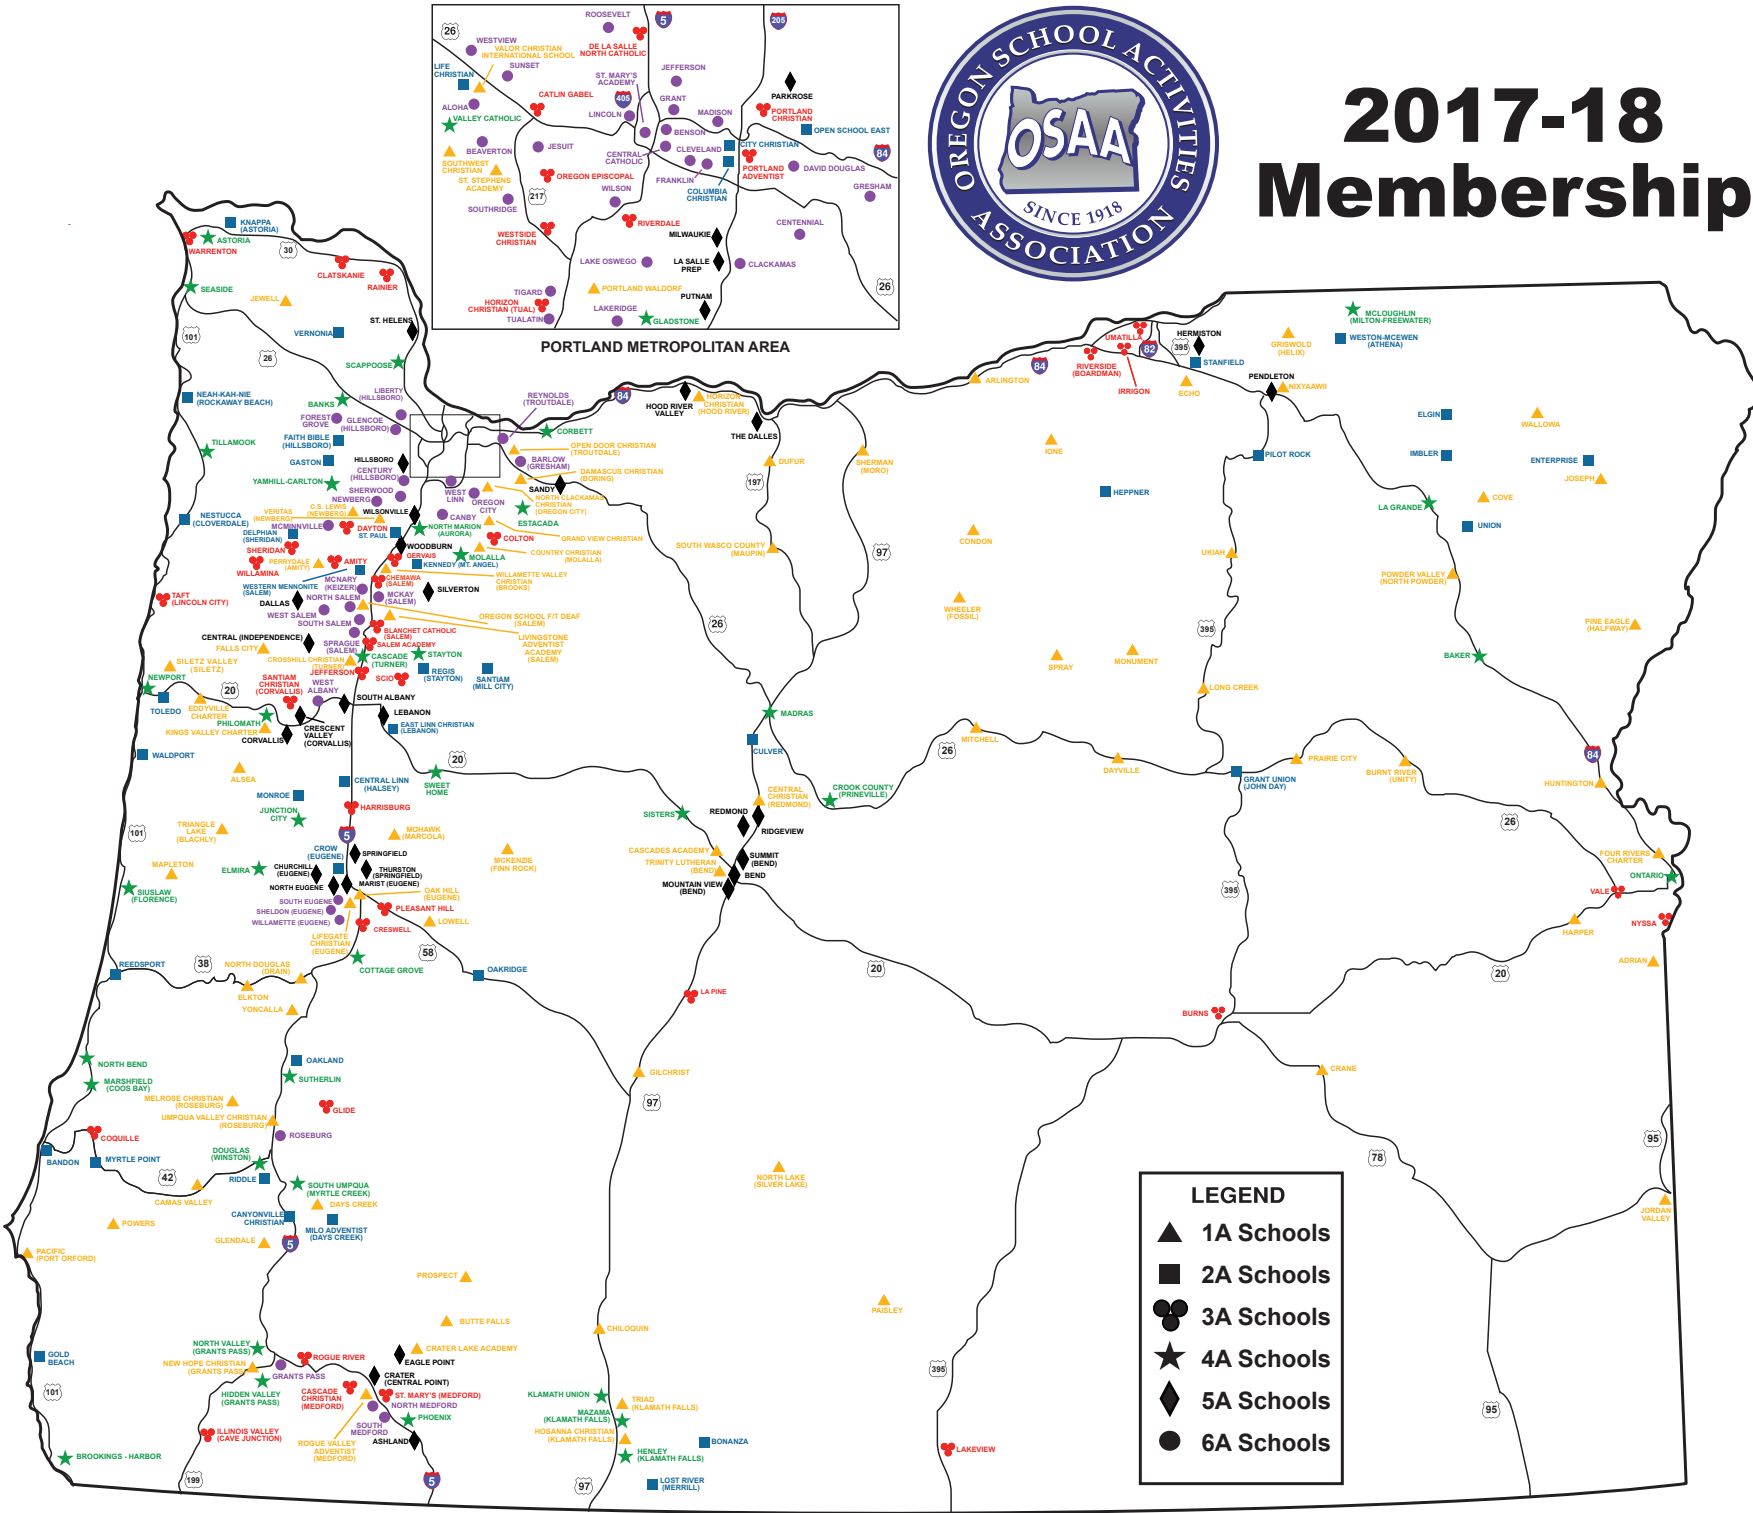

2017-18 Membership